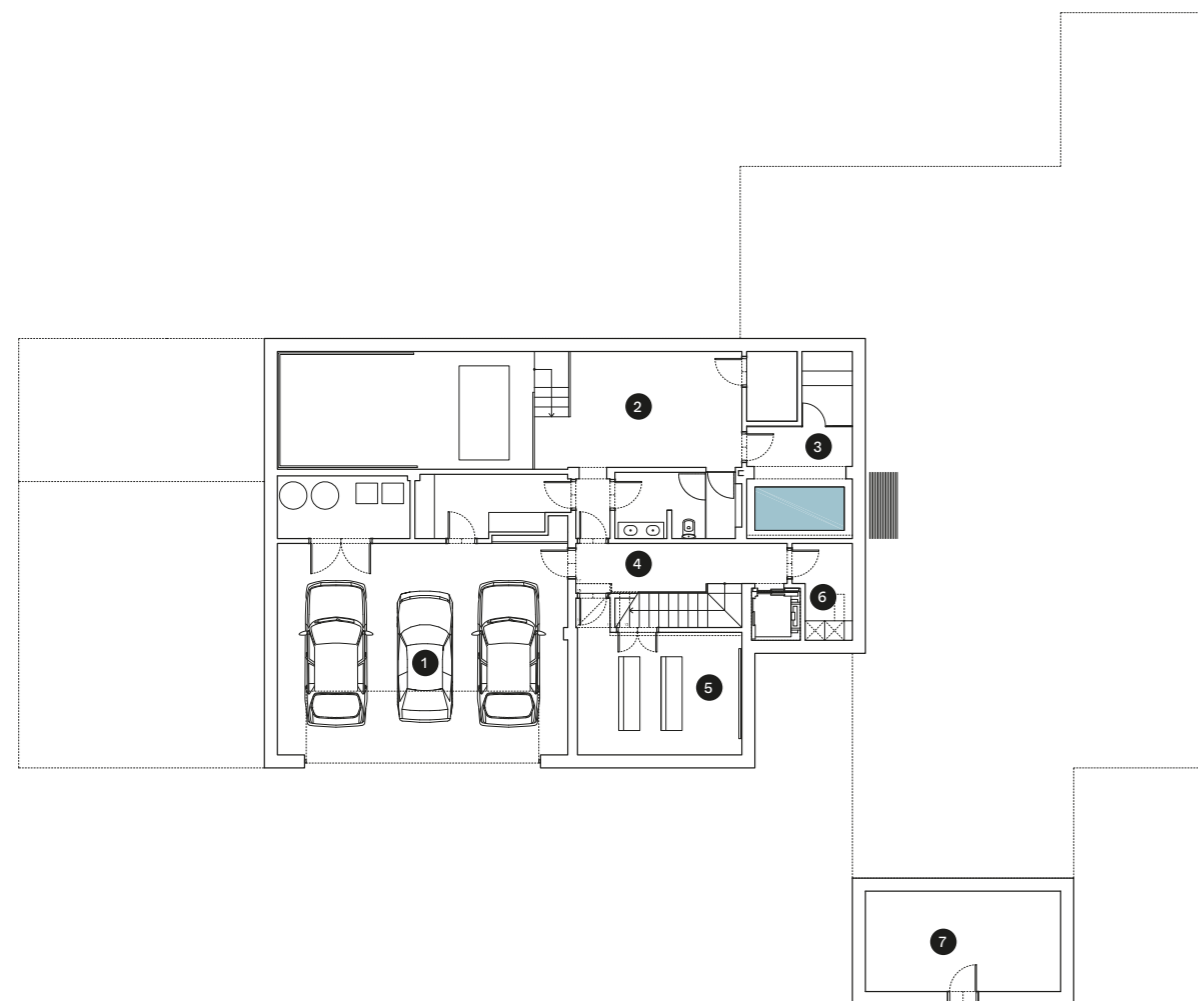

- 1 Entrance
- 2 Garage
- 3 Guest Room
- 4 Home Entrance
- 5 Car Porch
- 6 Lift
- 7 Fire Pit
- 8 Swimming Pool Area
- 9 Hole 17 of Valderrama

## BASEMENT

- 1 Garage: 57,96 sqm  
Ceramic tiles  
Machine room: 7,84 sqm  
Ceramic tiles
- 2 Golf storage room: 9,43 sqm  
Ceramic tiles  
Trackman: 32,41 sqm  
Artificial grass  
Aisle: 1,93 sqm  
Ceramic tiles  
Gym: 18,10 sqm  
Vinyl floor  
Sports store: 3,33 sqm  
Ceramic tiles
- 3 Sports bathroom: 7,53 sqm  
Ceramic tiles  
Sauna: 3,56 sqm  
Ceramic tiles  
Spa: 11,02 sqm  
Ceramic tiles
- 4 Stairs: 13,64 sqm  
Ceramic tiles
- 5 Cinema: 20,11 sqm  
Vinyl floor
- 6 Laundry: 4,82 sqm  
Ceramic tiles
- 7 Garden store: 18,53 sqm  
Ceramic tiles