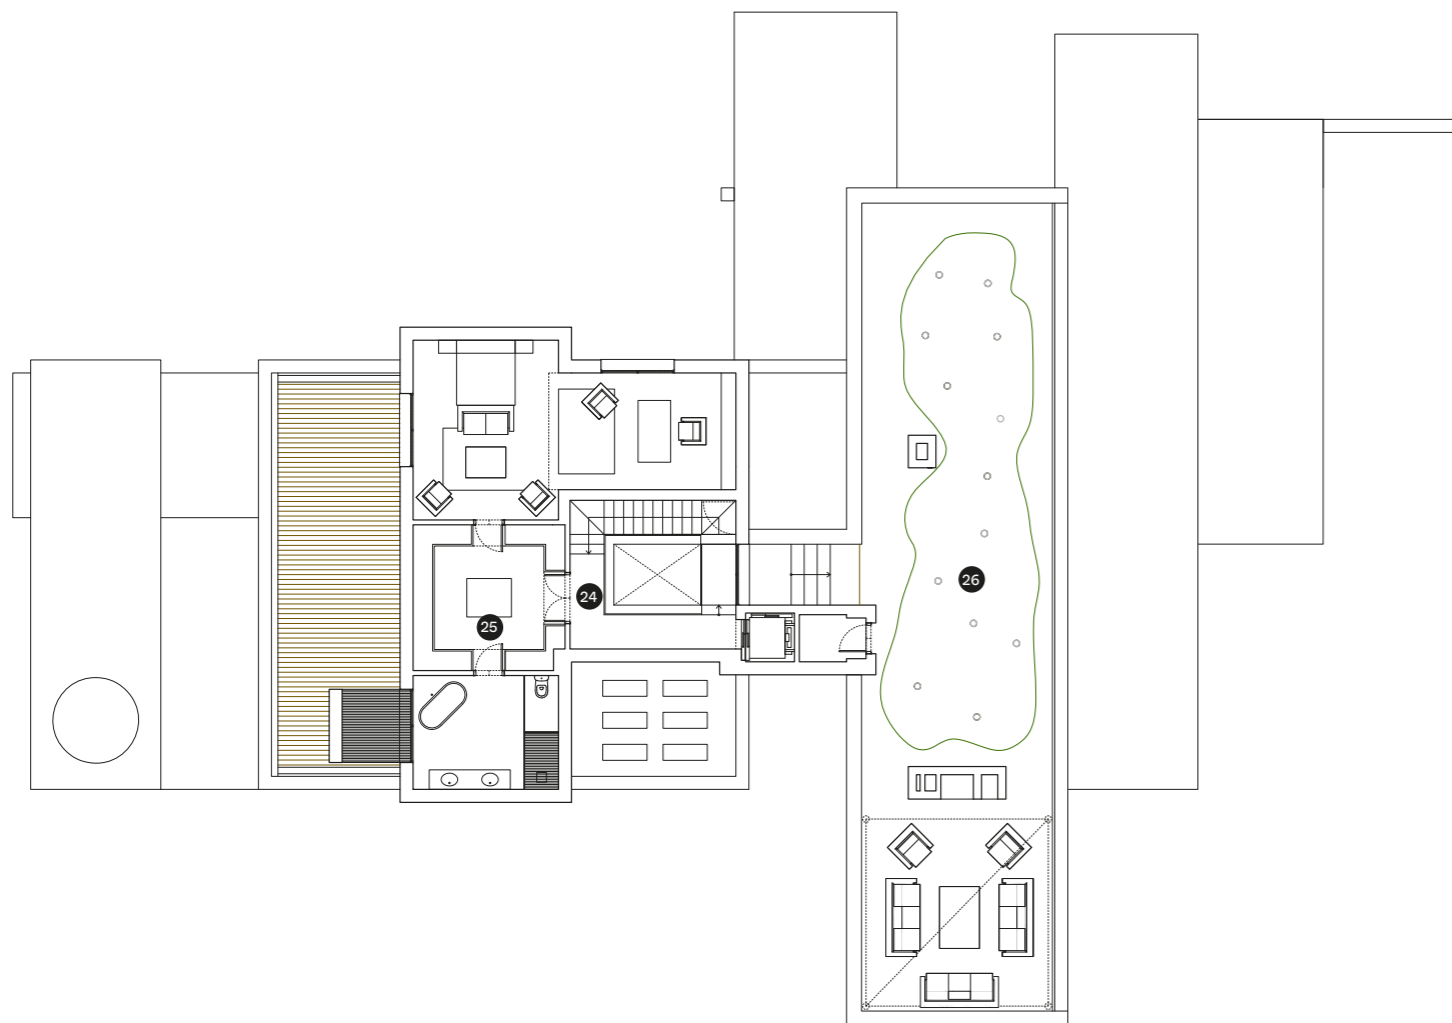

- 24 Stairs: 15,58 sqm
  Ceramic tiles
- 25 Master Bedroom: 129,64 sqm
  Bedroom: 44,28 sqm
  Parquet flooring
  Bathroom: 15,65 sqm
  Ceramic tiles
  Dressing room: 20,70 sqm
  Parquet flooring
  Terrace: 49,01 sqm
  Ceramic tiles
- 26 Terrace: 149,70 sqm
  Artificial grass
  Storage room: 2,87 sqm
  Ceramic tiles
  Chillout Terrace: 32,20 sqm
  Ceramic tiles